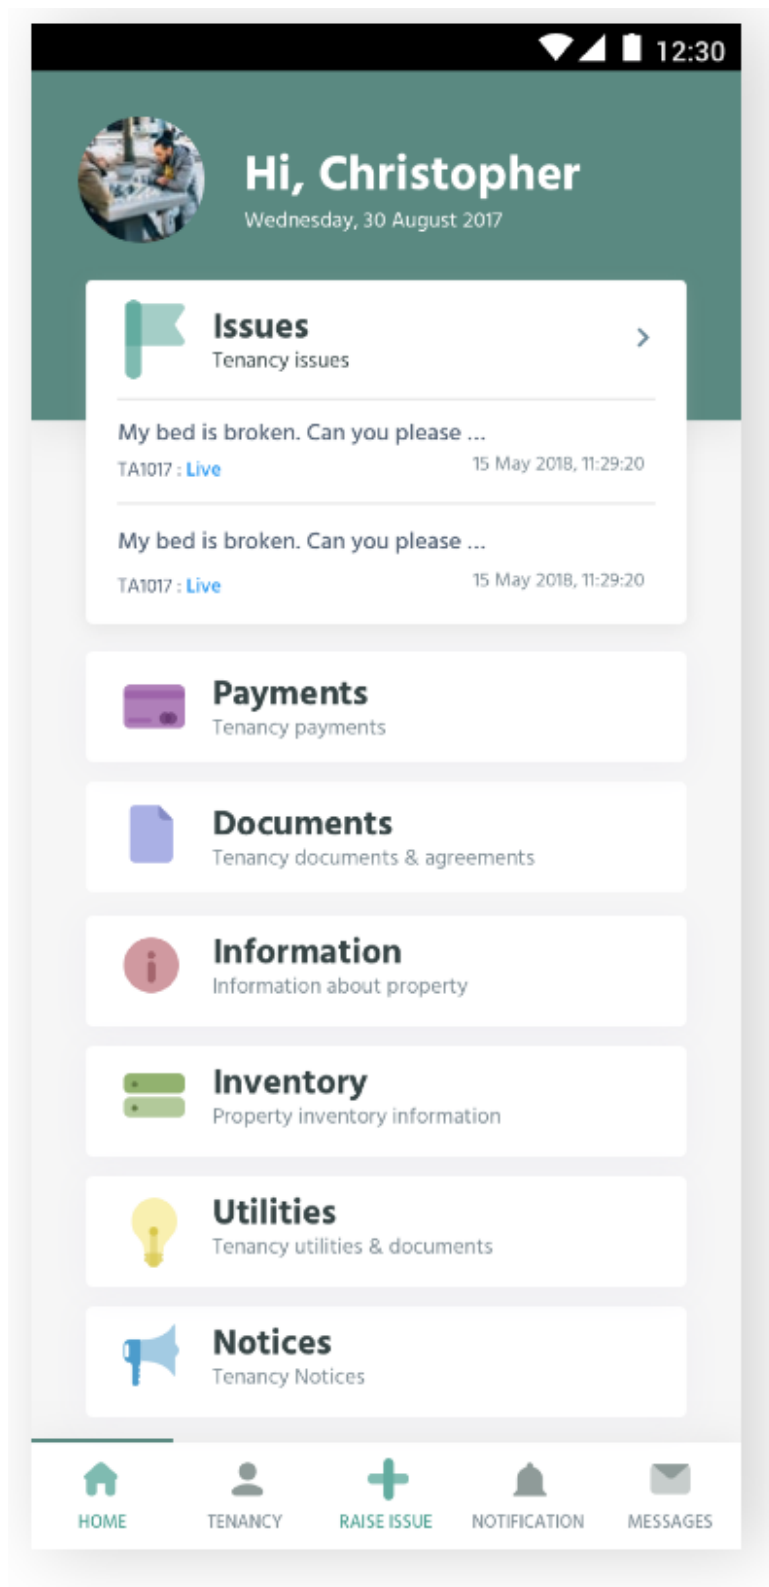

4. Qadira

This design relies on the visual appeal of it. Simple in terms of palette, a monotone look throughout gives a clean user experience. Boxed options offer a different feel to the app, with more space giving a simple feel.

Colors Style

Icons Style

Color, Rounded, Fancy

Functionality

With your customized app, you can choose what functionality you wish to have on your app. Please **select the options you wish to remove** from the app: